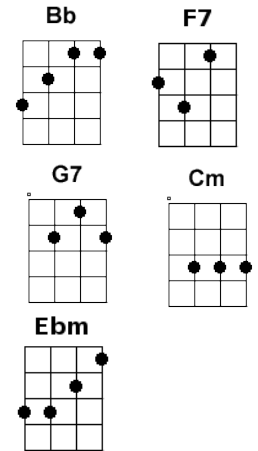

Galaxy Song: Eric Idle & John Du Prez

Bb
 Just remember that you're standing on a planet that's evolving
 F7
 And revolving at nine hundred miles an hour,
 F7
 That's orbiting at nineteen miles a second, so it's reckoned,
 Bb
 A sun that is the source of all our power.
 Bb
 The sun and you and me and all the stars that we can see
 G7 Cm
 Are moving at a million miles a day
 Cm (Ebm) Bb G7
 In an outer spiral arm, at forty thousand miles an hour,
 C7 F Bb
 Of the galaxy we call the 'Milky Way'.

Bb
 Our galaxy itself contains a hundred billion stars.
 F7
 It's a hundred thousand light years side to side.
 F7
 It bulges in the middle, sixteen thousand light years thick,
 Bb
 But out by us, it's just three thousand light years wide.
 Bb
 We're thirty thousand light years from galactic central point.
 G7 Cm
 We go 'round every two hundred million years,
 Cm (Ebm) Bb G7
 And our galaxy is only one of millions of billions
 C7 F Bb
 In this amazing and expanding universe.
 Bb
 The universe itself keeps on expanding and expanding
 F7
 In all of the directions it can whizz
 F7
 As fast as it can go, at the speed of light, you know,
 Bb
 Twelve million miles a minute, and that's the fastest speed there is.
 Bb
 So remember, when you're feeling very small and insecure,
 G7 Cm
 How amazingly unlikely is your birth,
 Cm (Ebm) Bb G7
 And pray that there's intelligent life somewhere up in space,
 C7 F Bb
 'Cause there's bugger all down here on Earth.