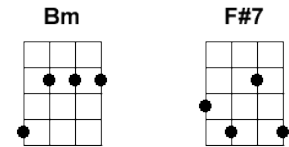

BRIDGE OVER TROUBLED WATER

D G D G  
When you're weary, feeling small

C G D G D G D  
When tears are in your eyes, I will dry them all

D A7sus4 A A7 D (DMA7) D7  
---I'm on your side... When times get rough

G E7 A7  
And friends just can't... be... found

CHORUS

D D7 G A7 D Bm G F#7 Bm  
Like a bridge over troubled water...I will lay me down

D D7 G A7 D Bm G A7 D G  
Like a bridge over troubled water I will lay me down

D G D G  
When you're down and out, When you're on the street

C G D G D G D  
When even\_ing falls so hard I will comfort you

D A7sus4 A A7 D (DMA7) D7  
I'll take your part... When darkness comes

G E7 A7  
And pain is all... a... round