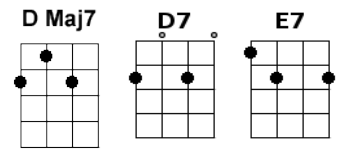

BRIDGE OVER TROUBLED WATER

D G D G  
When you're weary, feeling small

C G D G D G D  
When tears are in your eyes, I will dry them all

D A7sus4 A A7 D (DMA7) D7  
---I'm on your side... When times get rough

G E7 A7  
And friends just can't... be... found

CHORUS

D D7 G A7 D Bm G F#7 Bm  
Like a bridge over troubled water...I will lay me down

D D7 G A7 D Bm G A7 D G  
Like a bridge over troubled water I will lay me down

D G D G  
When you're down and out, When you're on the street

C G D G D G D  
When even\_ing falls so hard I will comfort you

D A7sus4 A A7 D (DMA7) D7  
I'll take your part... When darkness comes

G E7 A7  
And pain is all... a... round