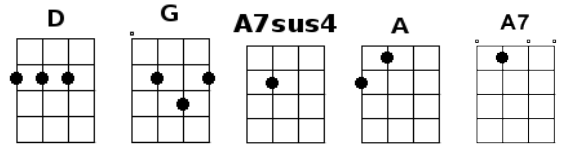

BRIDGE OVER TROUBLED WATER

D G D G  
When you're weary, feeling small

C G D G D G D  
When tears are in your eyes, I will dry them all

D A7sus4 A A7 D (DMA7) D7  
---I'm on your side... When times get rough

D G D G  
When you're down and out, When you're on the street

C G D G D G D  
When even\_ing falls so hard I will comfort you

D A7sus4 A A7 D (DMA7) D7  
I'll take your part... When darkness comes

G E7 A7  
And pain is all... a... round