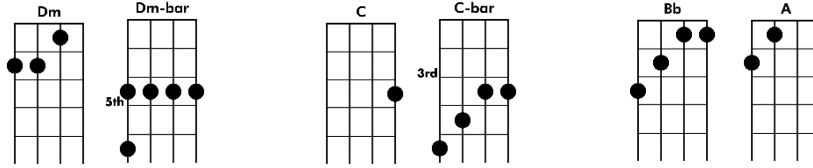

California Dreamin': Mamas & Papas

Dm C Bb A
 All the leaves are brown and the sky is gray
Dm C Bb A
 I've been for a walk on a winter's day
Dm C Bb A
 I'd be safe and warm if I was in L.A.
Dm C Bb Dm C Bb
 California dreamin' on such a winter's day

Dm C Bb A
 Stopped in to a church I passed along the way
Dm C Bb A
 Well, I got down on my knees and I pretend to pray
Dm C Bb A
 The preacher liked the cold he knows I'm gonna stay
Dm C Bb Dm C Bb
 California dreamin' on such a winter's day

<Flute Solo>

California Dreamin': Mamas & Papas

Dm C Bb A
All the leaves are brown and the sky is gray

Dm C Bb A
I've been for a walk on a winter's day

Dm C Bb A
If I didn't tell her I could leave to-day

Dm C Bb Dm C Bb
California dreamin' on such a winter's day