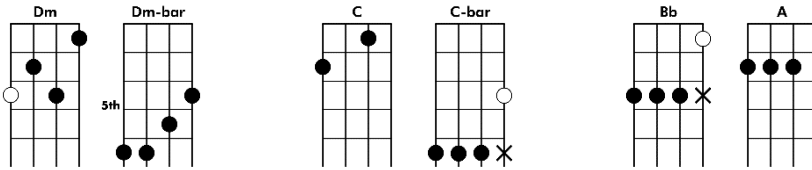

Baritone: California Dreamin': Mamas & Papas

Dm
C
Bb
A

All the leaves are brown and the sky is gray

Dm
C
Bb
A

I've been for a walk on a winter's day

Dm
C
Bb
A

I'd be safe and warm if I was in L.A.

Dm
C
Bb
Dm
C
Bb

California dreamin' on such a winter's day

Dm
C
Bb
A

Stopped in to a church I passed along the way

Dm
C
Bb
A

Well, I got down on my knees and I pretend to pray

Dm
C
Bb
A

The preacher liked the cold he knows I'm gonna stay

Dm
C
Bb
Dm
C
Bb

California dreamin' on such a winter's day

<Flute Solo>

Baritone: California Dreamin': Mamas & Papas

Dm C Bb A
All the leaves are brown and the sky is gray

Dm C Bb A
I've been for a walk on a winter's day

Dm C Bb A
If I didn't tell her I could leave to-day

Dm C Bb Dm C Bb
California dreamin' on such a winter's day

On such a winter's day, on such a winter's day etc.